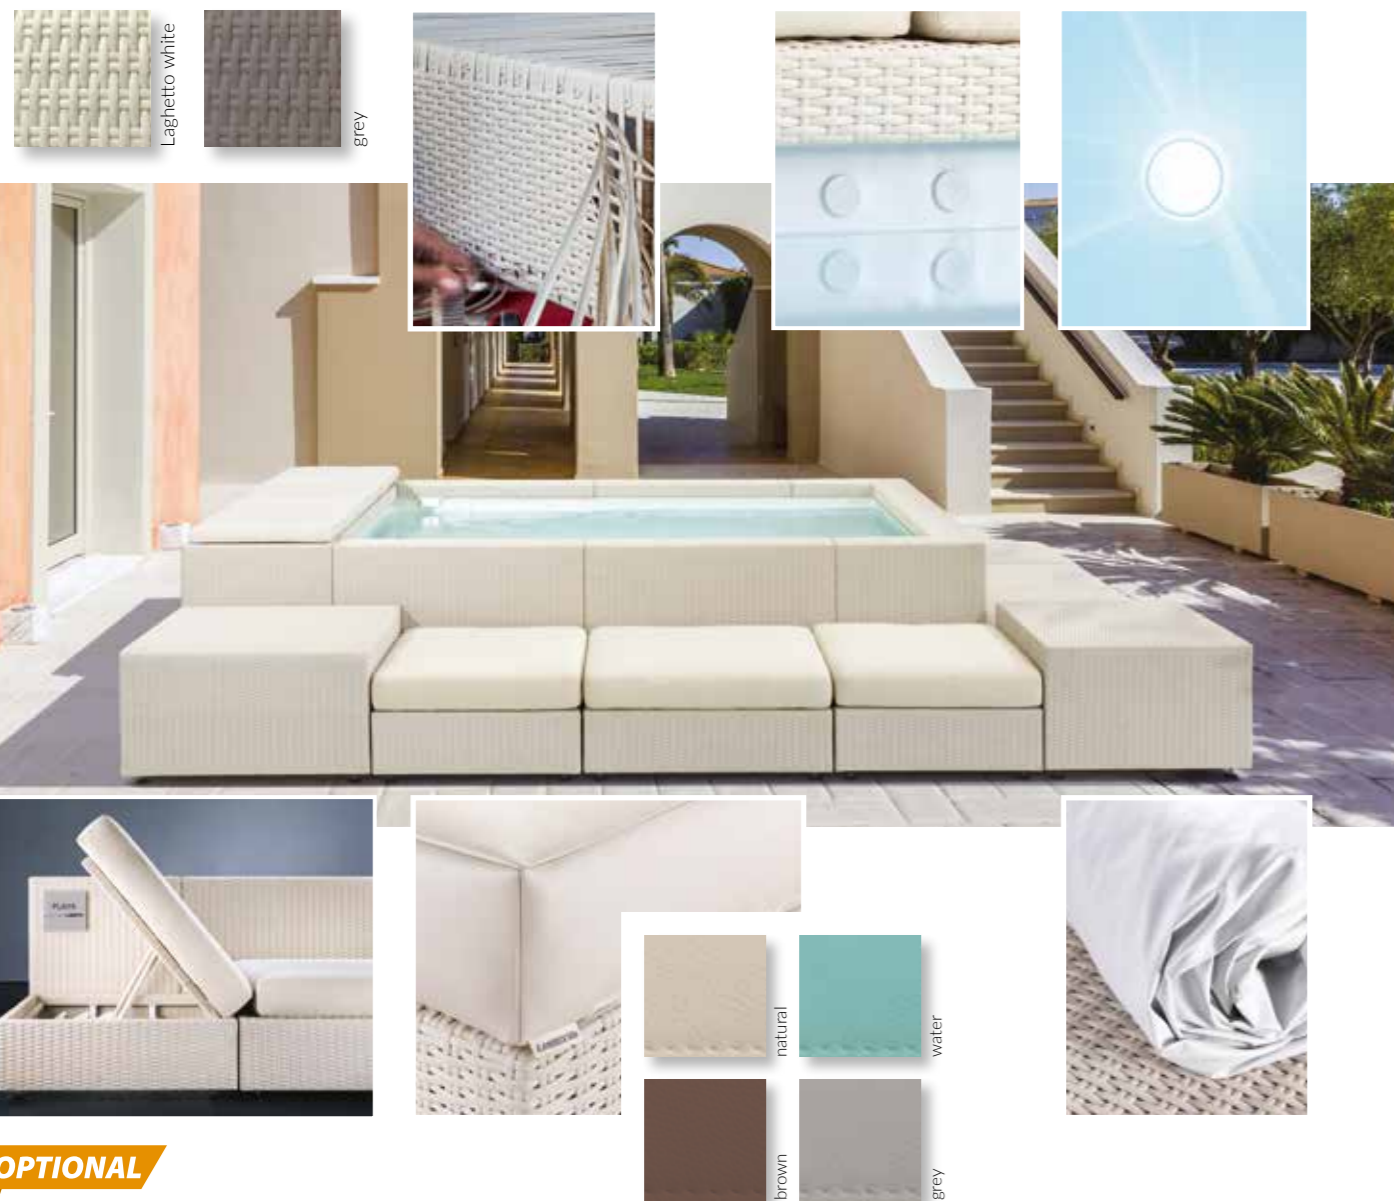

I DETTAGLI LA RENDONO UNICA THE DETAILS MAKE IT UNIQUE!

OPTIONAL

OPTIONAL

ELEMENTI DI ARREDO LIVING
> THE LIVING FURNITURE ELEMENTS

CUSCINO BORDO VASCA
> POOLSIDE CUSHION

TELO ISOTERMICO
> ISOTHERMAL COVER

COPRIPISCINA STANDARD
> STANDARD POOL COVER

2024 NEWS COPERTURA RIGIDA INVERNALE
> PLAYA WINTER COVER